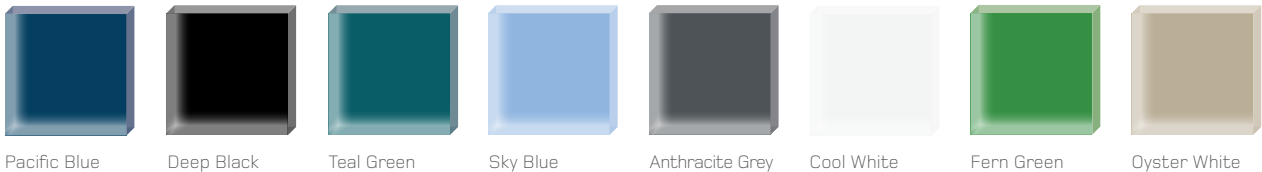

MORE INSPIRATION. GREATER BEAUTY.

Add creative expression with a whole new level of design freedom for almost any application. The possibilities are endless with Metro's Decorative Glass range.

ColourBak is glass painted with colour for lasting vibrance and to create a feature in any home. Versatile ColourBak glass allows you to create designer kitchen splashbacks, cupboard doors, kickplates and counter tops. ColourBak glass can also brighten or compliment your bathroom and shower. The ColourBak Range is designed to match and co-ordinate with New Zealand's favourite colours. Custom colours are available, talk to your glass merchant for more details.

Express Range

Standard Range

Colour reproduction is as accurate as current printing methods allow. Please refer to ColourBak glass samples before making your choice. For metallic colours please refer to glass samples.